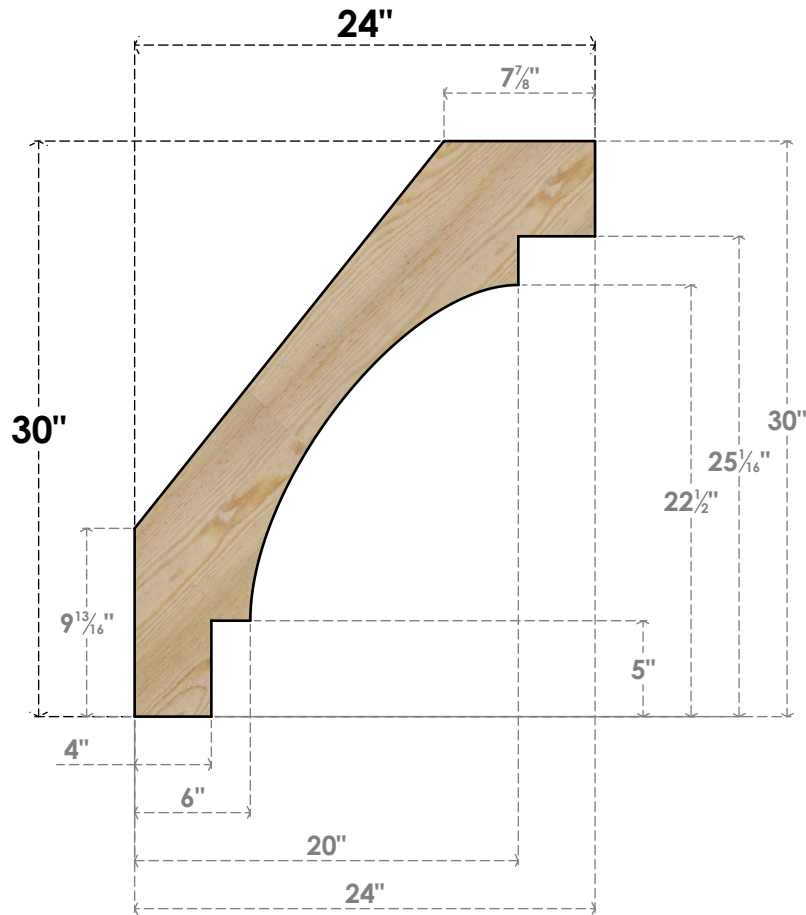

BRC06X24X30MRC00RDF

6"W X 24"D X 30"H MERCED ROUGH SAWN BRACE, DOUGLAS FIR

SIDE

FRONT

EKENA MILLWORK
 2300 WEST MAIN ST.
 CLARKSVILLE, TX 75426
 TOLL FREE: 866-607-0453
 WWW.EKENAMILLWORK.COM

NOTES

1. INSTALLATION TO BE COMPLETED IN ACCORDANCE WITH MANUFACTURER'S SPECIFICATIONS.
2. DRAWING MAY NOT BE TO SCALE
3. THIS DRAWING IS INTENDED FOR DESIGN AND PLANNING PURPOSES ONLY.
4. ALL INFORMATION CONTAINED HEREIN WAS CURRENT AT THE TIME OF DEVELOPMENT BUT MUST BE REVIEWED AND APPROVED BY THE PRODUCT MANUFACTURER TO BE CONSIDERED ACCURATE.
5. PRODUCTS ARE NOT KILN DRIED. THIS ITEM IS UNIQUE AND WILL CONTAIN THE NATURAL VARIATIONS THAT THE WOOD SPECIES OFFERS. THIS MAY RESULT IN VARIATIONS UP TO 1/4"